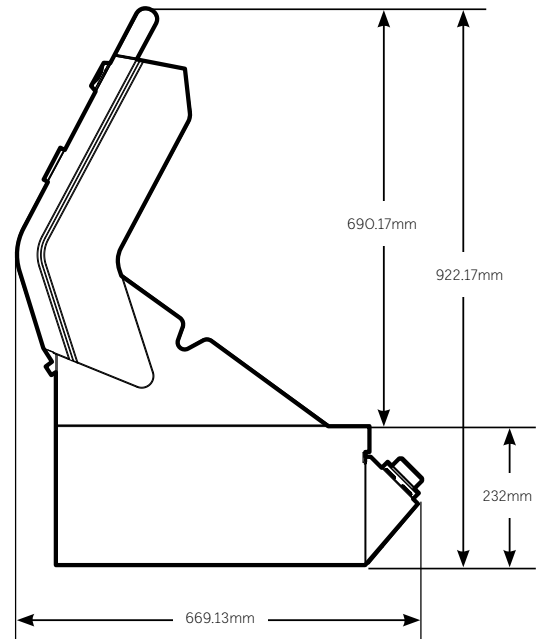

BBF7645SA

7000 Series Premium 4 Burner Built in BBQ

For built-in installations: islands, masonry, other non-combustible material structures.

To suit models: BBF7645SA	4 burner
Width	817mm
Height (lid closed)	555mm
Depth (includes 20mm rear ventilation clearance)	648mm
Clearance at rear (Min)	20mm
Minimum Clearance to Combustible Materials	450mm

*All measurements are in mm

LIFE TASTES BETTER OUTDOORS