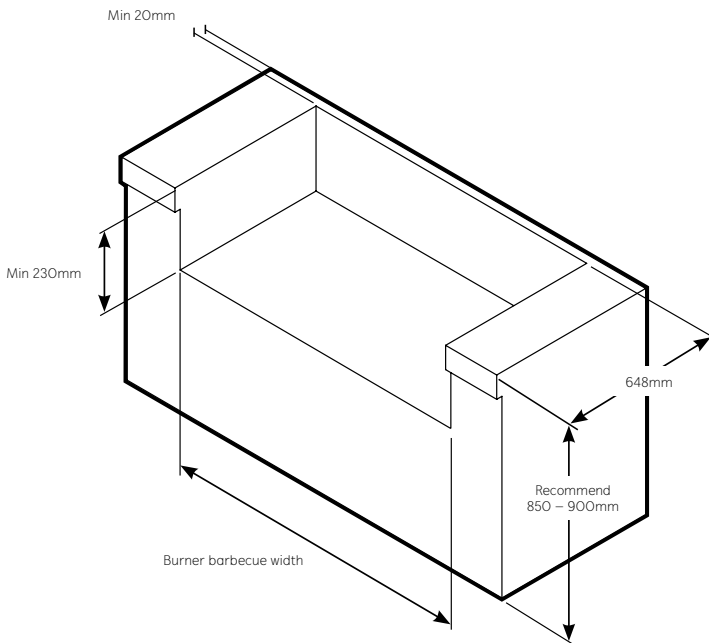

BBF7645SA

7000 Series Premium 4 Burner Built in BBQ

For built-in installations: islands, masonry, other non-combustible material structures.

To suit models: BBF7645SA	4 burner
Width	817mm
Height (lid closed)	555mm
Depth (includes 20mm rear ventilation clearance)	648mm
Clearance at rear (Min)	20mm
Minimum Clearance to Combustible Materials	450mm

*All measurements are in mm

LIFE TASTES BETTER OUTDOORS