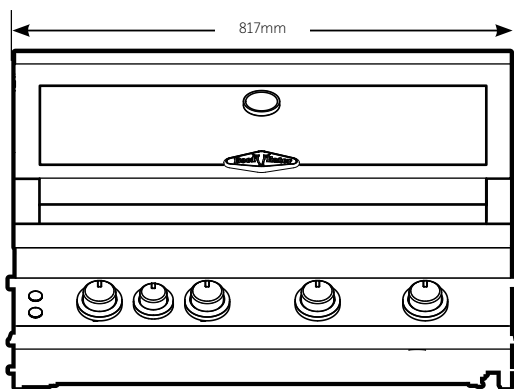

BBF7645SA

7000 Series Premium 4 Burner Built in BBQ

For built-in installations: islands, masonry, other non-combustible material structures.

To suit models: BBF7645SA	4 burner
Width	817mm
Height (lid closed)	555mm
Depth (includes 20mm rear ventilation clearance)	648mm
Clearance at rear (Min)	20mm
Minimum Clearance to Combustible Materials	450mm

*All measurements are in mm

LIFE TASTES BETTER OUTDOORS