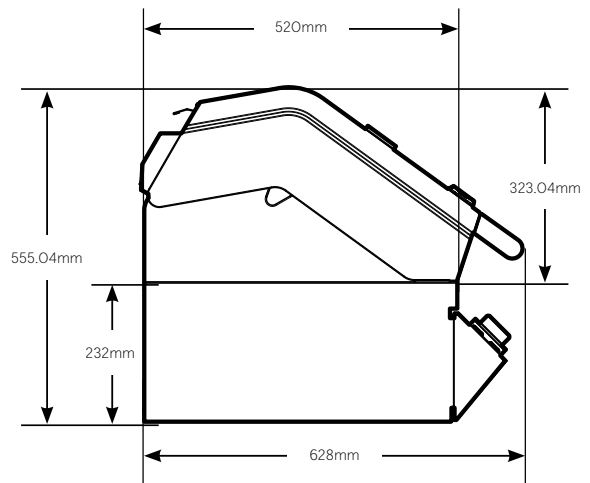

BBF7645SA

7000 Series Premium 4 Burner Built in BBQ

For built-in installations: islands, masonry, other non-combustible material structures.

To suit models: BBF7645SA	4 burner
Width	817mm
Height (lid closed)	555mm
Depth (includes 20mm rear ventilation clearance)	648mm
Clearance at rear (Min)	20mm
Minimum Clearance to Combustible Materials	450mm

*All measurements are in mm

LIFE TASTES BETTER OUTDOORS